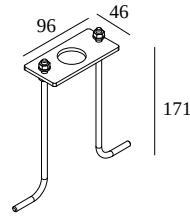

PIN 17

15222 0170

[View on website](#)

General info

LOCATION	outdoor
WEIGHT (KG)	0.2

For detailed installation instructions, please consult the manual : [15222_0170_HAND.pdf](#)

WHERE USED

15112 9200	OBLIX S 15 927
15112 9300	OBLIX S 15 930
15113 9200	OBLIX S 40 927
15113 9300	OBLIX S 40 930
15114 9200	OBLIX S 70 927
15114 9300	OBLIX S 70 930
22620 9200	WALKER II S 40 927
22620 9300	WALKER II S 40 930
22621 9200	WALKER II S 40 927
22621 9300	WALKER II S 40 930
22622 9200	WALKER II S 70 927
22622 9300	WALKER II S 70 930
22623 9200	WALKER II S 70 927
22623 9300	WALKER II S 70 930